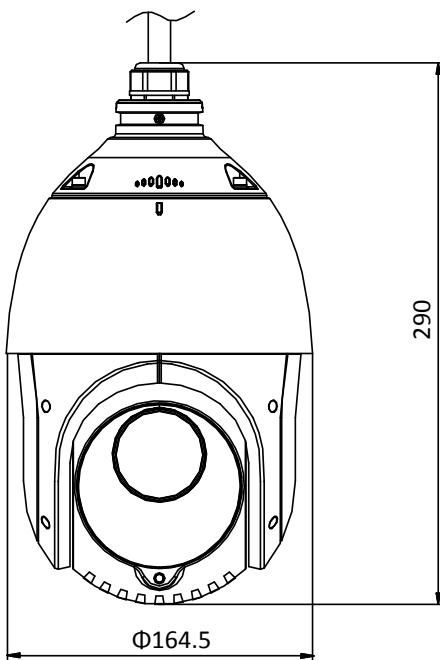

Protection Level	IP66 Standard, 4000V Lightning Protection, Surge Protection and Voltage Transient Protection
Material	ADC 12, PC, PC+10% GF
Dimensions	Φ 164.5 mm × 290 mm (Φ 6.48" × 11.42")
Weight	Approx. 2 kg (4.41 lb)

DORI	Detect	Observe	Recognize	Identify
Definition	25 px/m	63 px/m	125 px/m	250 px/m
Distance (Tele)	1600.0 m (5249.3 ft)	634.9 m (2083.1 ft)	320.0 m (1049.9 ft)	160.0 m (524.9 ft)

Available Model

DS-2DE4225IW-DE (E), 12 VDC & PoE (802.3 at, class4)

Dimensions

Unit: mm

Accessory

Included:

ASW0081-1220002W

Power adapter

DS-1618ZJ

Wall Mount