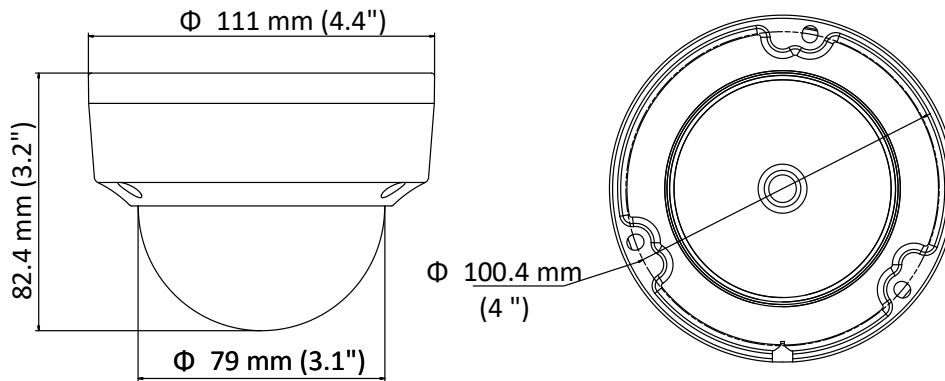

Dimension

Accessories

Distributed by

HIKVISION

Headquarters

No.555 Qianmo Road, Binjiang District,
Hangzhou 310051, China
T +86-571-8807-5998
overseasbusiness@hikvision.com

Hikvision USA
T +1-909-895-0400
sales.usa@hikvision.com

Hikvision Australia
T +61-2-8599-4233
salesau@hikvision.com

Hikvision India
T +91-22-28469900
sales@pramahikvision.com

Hikvision Canada
T +1-866-200-6690
sales.canada@hikvision.com

Hikvision Thailand
T +662-275-9949
sales.thailand@hikvision.com

Hikvision Europe
T +31-23-5542770
sales.eu@hikvision.com

Hikvision Italy
T +39-0438-6902
info.it@hikvision.com

Hikvision Brazil
T +55 11 3318-0050
Latam.support@hikvision.com

Hikvision Turkey
T +90 [216]521 7070- 7074
sales.tr@hikvision.com

Hikvision Malaysia
T +601-7652-2413
sales.my@hikvision.com

Hikvision UK & Ireland
T +01628-902140
sales.uk@hikvision.com

Hikvision South Africa
Tel: +27 (10) 0351172
sale.africa@hikvision.com

Hikvision France
T +33(0)1-85-330-450
info.fr@hikvision.com

Hikvision Kazakhstan
T +7-727-9730667
nikia.panfilov@hikvision.ru

Hikvision Vietnam
T +84-974270888
sales.vt@hikvision.com

Hikvision UAE
T +971-4-4432090
salesme@hikvision.com

Hikvision Singapore
T +65-6684-4718
sg@hikvision.com

Hikvision Spain
T +34-91-737-16-55
info.es@hikvision.com

Hikvision Tashkent
T +99-87-1238-9438
uzb@hikvision.ru

Hikvision Hong Kong
T +852-2151-1761
info.hk@hikvision.com

Hikvision Russia
T +7-495-669-67-99
sateru@hikvision.com

Hikvision Korea
T +82-[0]31-731-8817
sales.korea@hikvision.com

Hikvision Poland
T +48-22-460-01-50
info.pl@hikvision.com

Hikvision Indonesia
T +62-21-2933759
Sales.Indonesia@hikvision.com

Hikvision Colombia
sales.colombia@hikvision.com