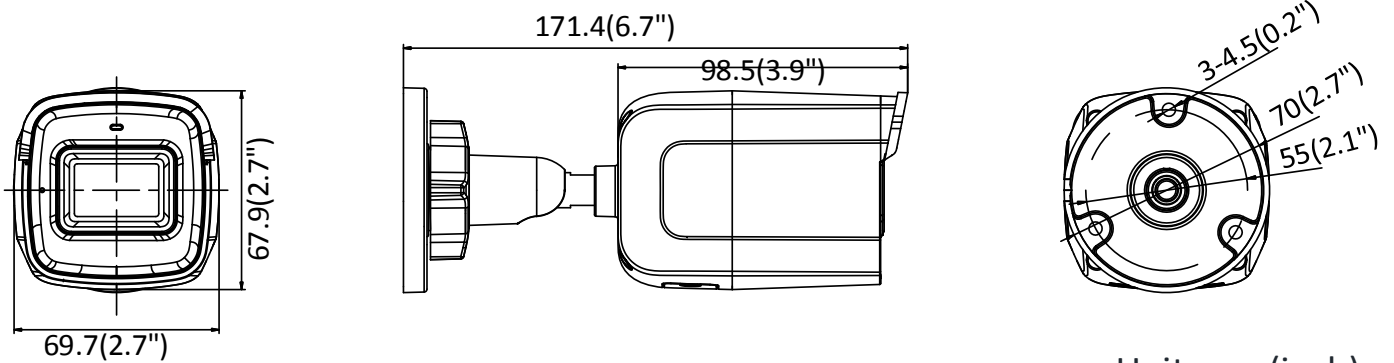

	error, HDD full
Network Storage	Support built-in microSD/SDHC/SDXC card (128G), local storage and NAS (NFS,SMB/CIFS), ANR
Protocols	TCP/IP, ICMP, HTTP, HTTPS, FTP, DHCP, DNS, DDNS, RTP, RTSP, RTCP, PPPoE, NTP, UPnP, SMTP, SNMP, IGMP, QoS, IPv6, UDP, Bonjour
General Function	One-key reset, anti-flicker, heartbeat, mirror, password protection, privacy mask, watermark
Firmware Version	5.5.80
API	ONVIF(PROFILE S,PROFILE G), ISAPI
Simultaneous Live View	Up to 6 channels
User/Host	Up to 32 users 3 levels: Administrator, Operator and User
Client	iVMS-4200, Hik-Connect, iVMS-5200, iVMS-4500
Web Browser	IE8+, Chrome 31.0-44, Firefox 30.0-51, Safari 8.0+
Interface	
Communication Interface	1 RJ45 10M/100M self-adaptive Ethernet port
On-board Storage	Built-in microSD/SDHC/SDXC slot, up to 128 GB
Reset Button	Yes
Wi-Fi (-W)	
Wireless Standards	IEEE802.11b, 802.11g, 802.11n
Frequency Range	2.412 GHz to 2.472 GHz
Channel Bandwidth	20/40MHz
Protocols	802.11b: CCK, QPSK, BPSK, 802.11g/n: OFDM
Security	64/128-bit WEP, WPA/WPA2
Transfer Rates	11b: 11Mbps, 11g: 54Mbps, 11n: up to 150Mbps
Wireless Range	50 m
General	
Operating Conditions	-30 °C to +60 °C (-22 °F to +140 °F), Humidity 95% or less (non-condensing)
Power Supply	12 VDC ± 25% PoE: 802.3af, class 3 (without -D model)
Power Consumption and Current	12 VDC, 0.3 A, max. 4 W PoE (802.3af, 36 to 57 V), 0.2 A to 0.1 A, max. 5.5 W (without -D model)
Protection Level	IP67
Material	Front cover: plastic, back cover: metal
Dimensions	69.7 mm × 67.9 mm × 171.4 mm (2.7" × 2.7" × 6.7")
Weight	350g (0.8lb.)

Available Models:

DS-2CD2021G1-I (B) (2.8/4/6 mm), DS-2CD2021G1-IW (B) (2.8/4/6 mm), DS-2CD2021G1-IDW (B) (2.8/4/6 mm)

Dimensions

Unit: mm(inch)

Accessory

DS-1280ZI-S
Junction Box

Distributed by

HIKVISION