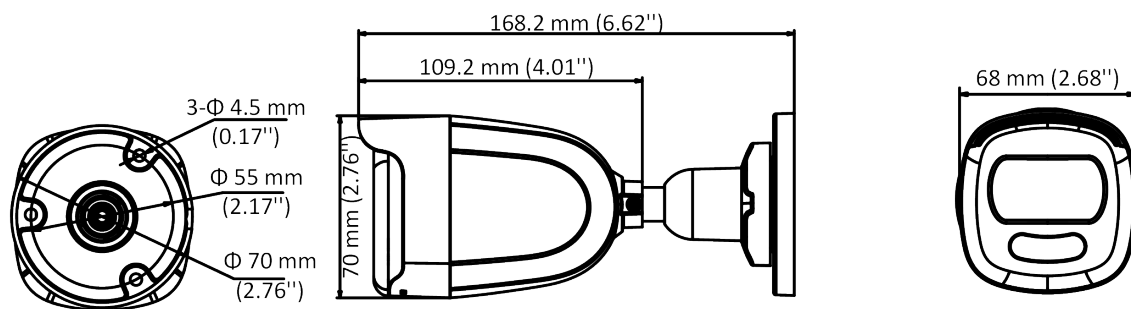

General	
Power Consumption	Max. 3.5 W
Protection Level	IP67
Material	Metal
White Light Range	Up to 20 m
Communication	HIKVISION-C
Dimensions	68 mm × 70 mm × 168.2 mm (2.68" × 2.76" × 6.62")
Weight	Approx. 350 g (0.77 lb.)

Available Model

DS-2CE10HFT-F

Dimension

Accessory

**DS-1280ZJ-XS
Junction Box**